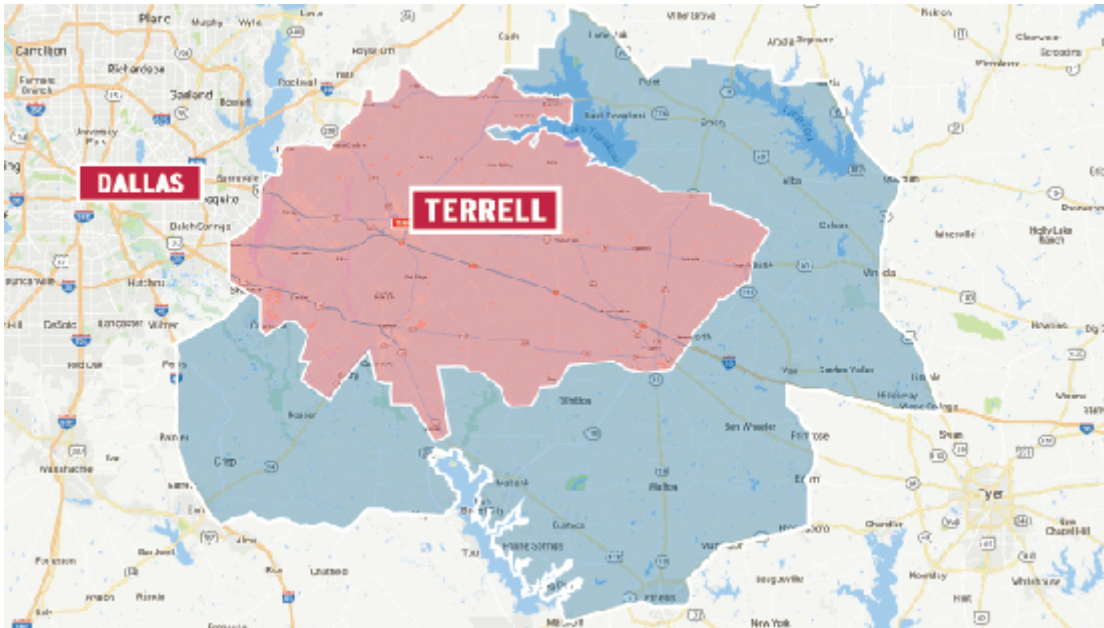

- $78,335 average household income?
- 241,039 market area population?
- 14.89% growth rate*
- 78.07% average annual area sales tax increase from 2000-2017
- Double diamond interchange allows convenient access from all directions
- Ideal regional spacing
- Excellent access and visibility
- 20 miles East of Dallas, Texas
- Our 4,500-acre TIF District is the single largest rural TIF in Texas

*2018 Retail Coach   ?CBRE/UCR 2019

PRIMARY RTA	
DEMOGRAPHIC PROFILE (2018 ESTIMATES)	
Population	180,726
Median Age	37.19
Median HH Income	$59,136
Avg. HH Income	$80,781
Retail Gap Analysis - Leakage	$1,838,759,163

SECONDARY RTA	
DEMOGRAPHIC PROFILE (2018 ESTIMATES)	
Population	241,039
Median Age	37.1
Median HH Income	$58,885
Avg. HH Income	$78,335
Retail Gap Analysis - Leakage	$3,580,454,866

Major Retailers: