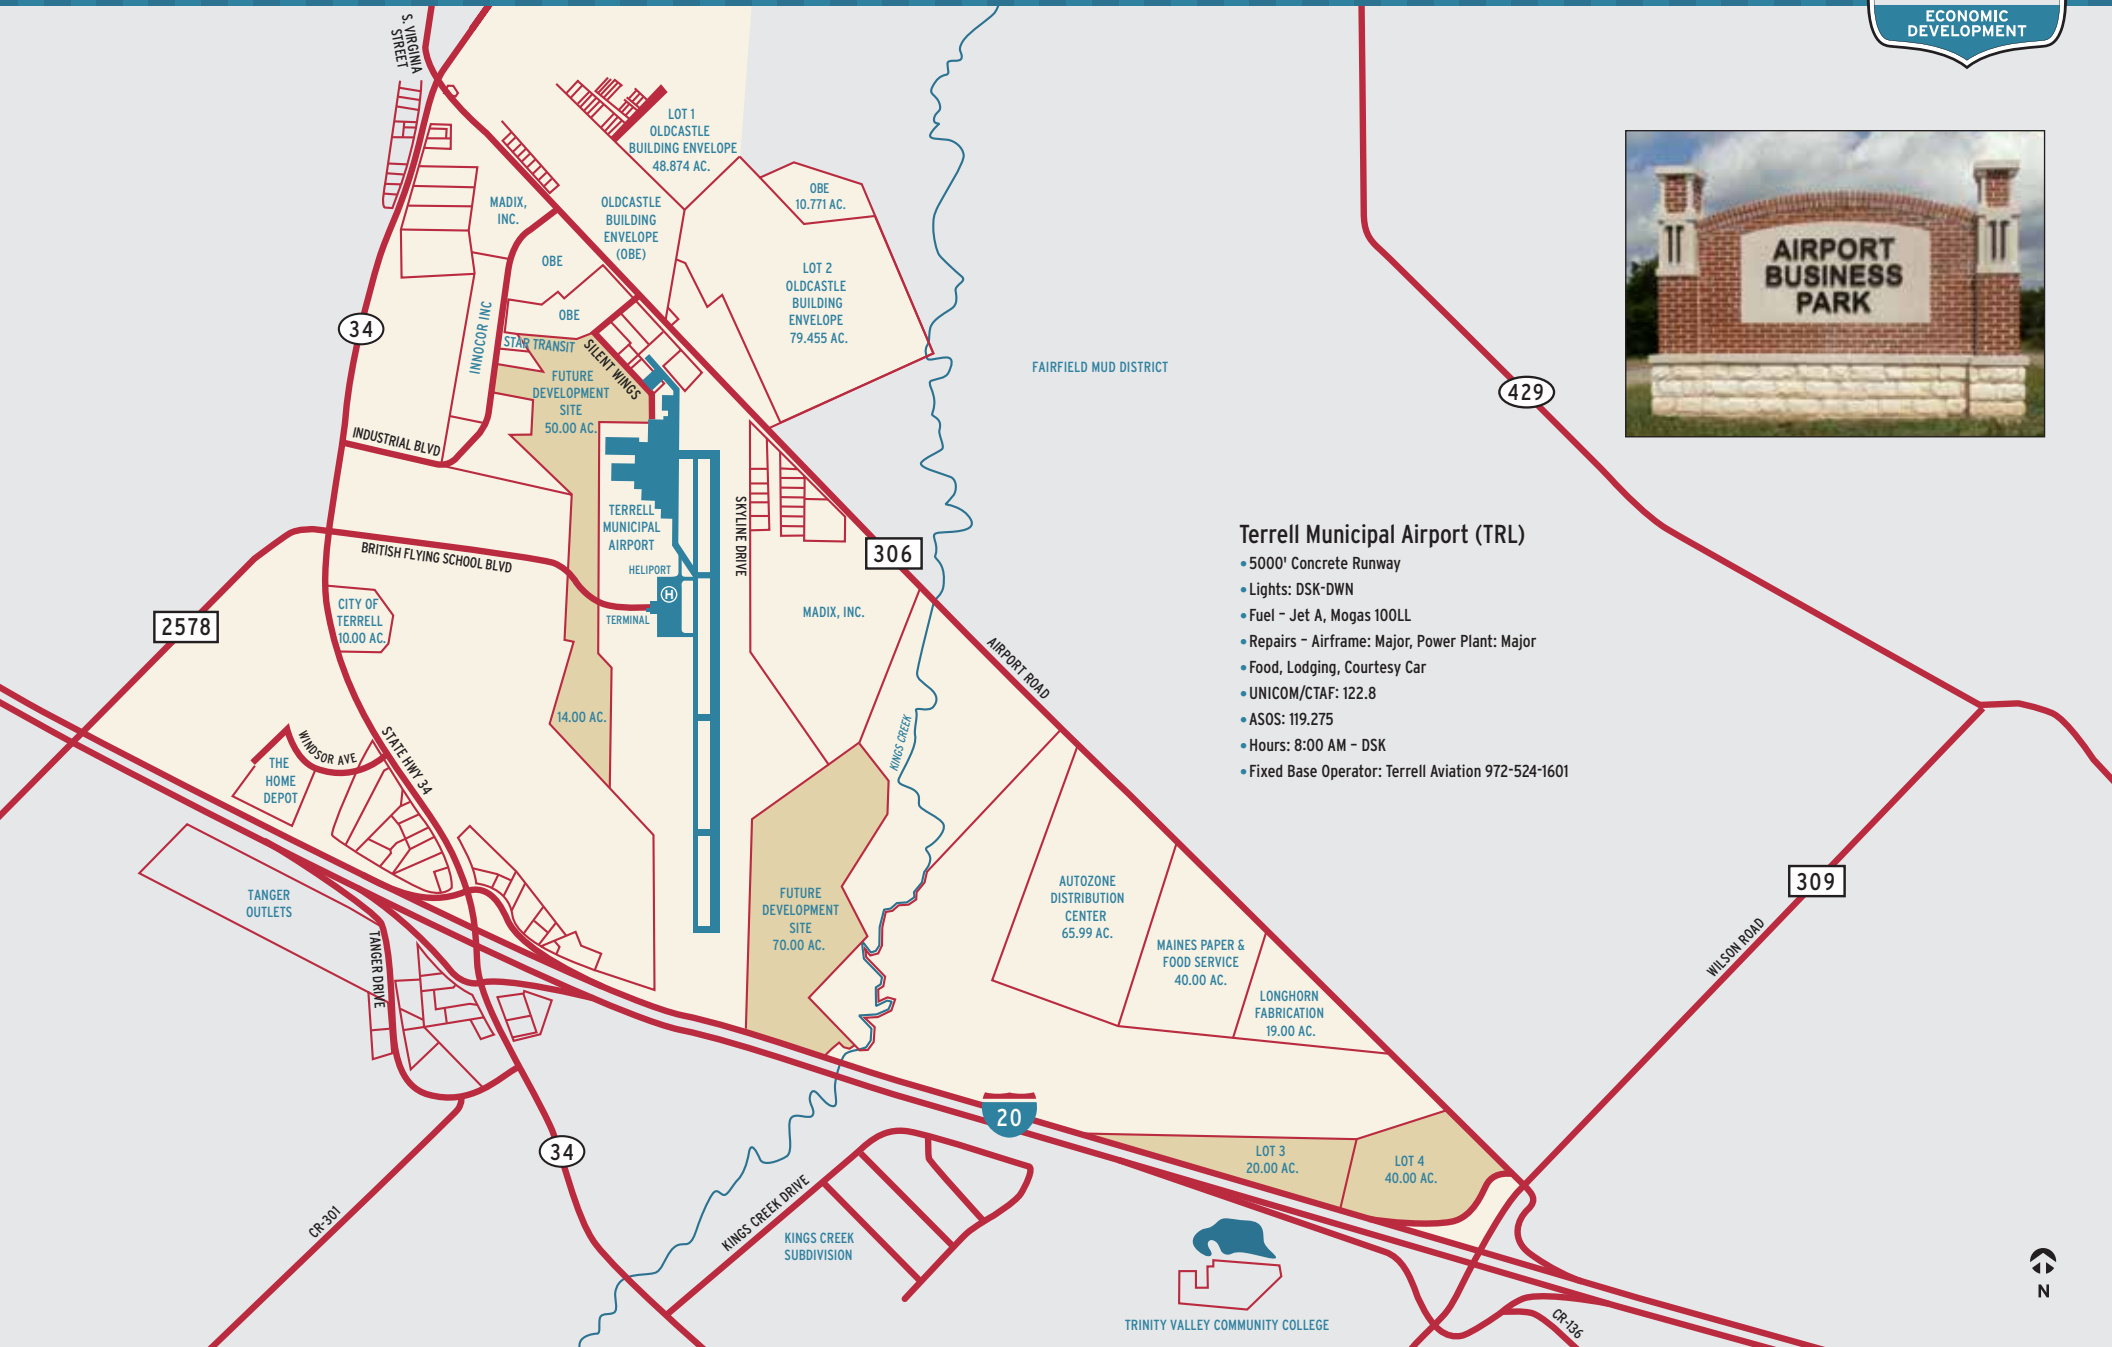

AIRPORT BUSINESS PARK

Contact Danny Booth, President, danny@terrelltexas.com or Dawn Steil, Vice President, dawn@terrelltexas.com

Terrell Economic Development Corporation • P.O. BOX 97 • 1314 W. Moore Ave. • Terrell, Texas 75160 • TerrellTexasEDC.com • 972.524.5704 • Fax 972.563.2363 • Toll Free: 877-Terrell (877.837.7355)